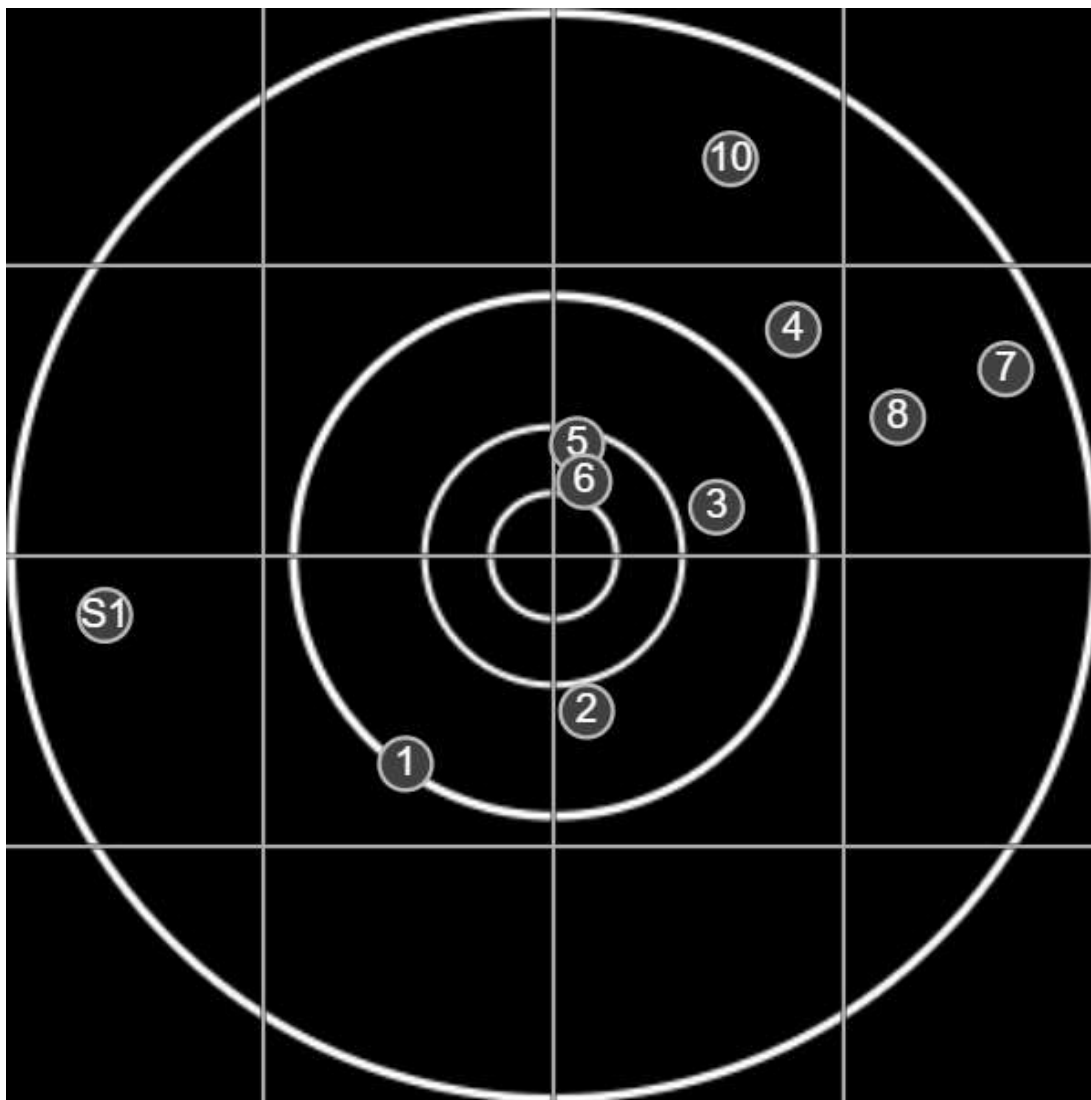

**SILVER  
MOUNTAIN  
TARGETS**  
Made in Canada

true  
6/20/2026  
1:48:51 PM

**BRC Club Shoot**  
Series 1  
600 yards

**BRC T6 [-54]**  
AU-600y

Group: 434.8 mm  
(396.3w x 331.7h)

(Iron)  
**Shooter**  
Jeremy Hill[m26]

**44.2**

**FINAL**  
v: 1935, sd: 11.8

#	fps	score
10	1930	4
9	1922	3
8	1937	4
7	1930	4
6	1934	V
5	1936	V
4	1965	4
3	1930	5
2	1944	5
1	1922	5
S1	1926	(4)

**SILVER  
MOUNTAIN  
TARGETS**  
Made in Canada

true  
6/20/2026  
2:38:05 PM

**BRC Club Shoot**  
Series 1  
600 yards

**BRC T6 [-54]**  
AU-600y

Group: 340.8 mm  
(339.7w x 270.8h)

(Iron)  
**Shooter**  
Jeremy Hill[m26]

**48.3**

**FINAL**  
v: 1930, sd: 15.6

#	fps	score
10	1913	<b>SV</b>
9	1926	<b>4</b>
8	1914	<b>4</b>
7	1942	<b>5</b>
6	1938	<b>SV</b>
5	1939	<b>V</b>
4	1932	<b>5</b>
3	1924	<b>5</b>
2	1911	<b>5</b>
1	1964	<b>5</b>
S1	1932	<b>(4)</b>