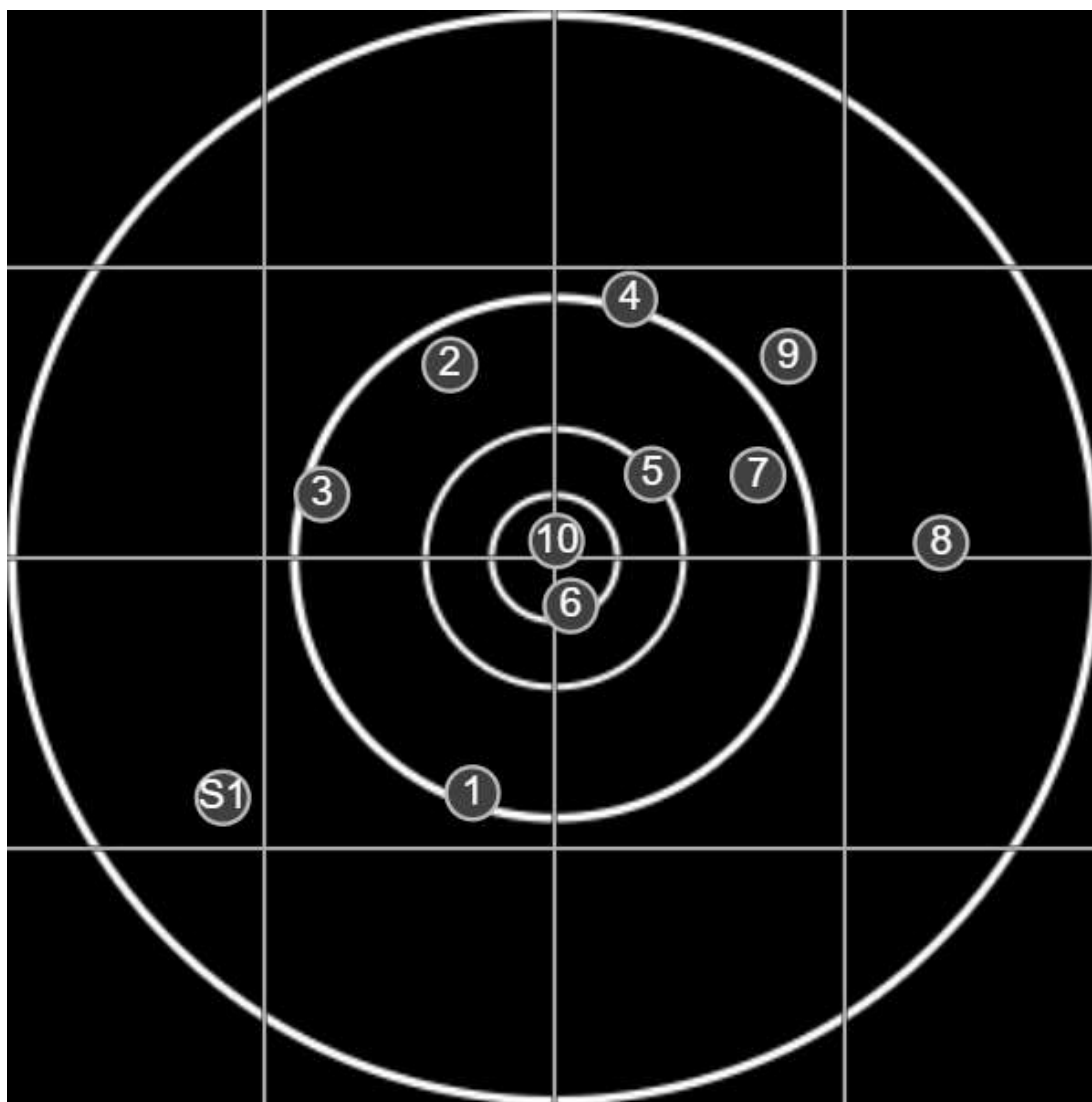

**SILVER  
MOUNTAIN  
TARGETS**  
Made in Canada

true  
6/20/2026  
1:48:51 PM

**BRC Club Shoot**  
Series 1  
600 yards

**BRC T6 [-54]**  
AU-600y

Group: 434.8 mm  
(396.3w x 331.7h)

(Iron)  
**Shooter**  
Jeremy Hill[m26]

**BRC Club Shoot**  
Series 1  
600 yards

**BRC T6 [-54]**  
AU-600y

Group: 340.8 mm  
(339.7w x 270.8h)

(Iron)  
**Shooter**  
Jeremy Hill[m26]

**48.3**

**FINAL**  
v: 1930, sd: 15.6

#	fps	score
10	1913	<b>SV</b>
9	1926	<b>4</b>
8	1914	<b>4</b>
7	1942	<b>5</b>
6	1938	<b>SV</b>
5	1939	<b>V</b>
4	1932	<b>5</b>
3	1924	<b>5</b>
2	1911	<b>5</b>
1	1964	<b>5</b>
S1	1932	<b>(4)</b>